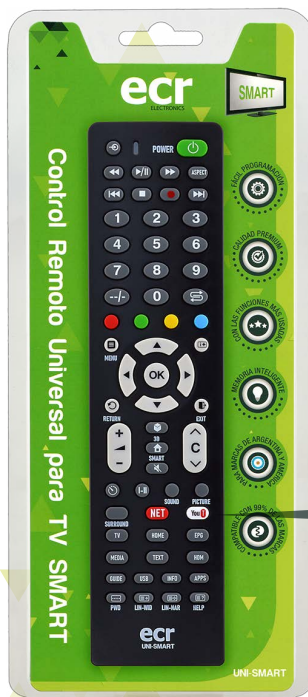

LCD SMART
LED SMART
QLED

UNISMART