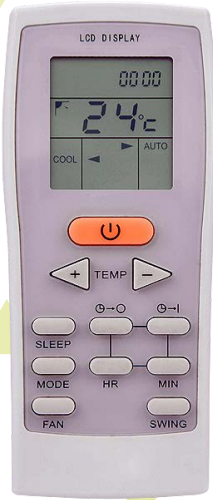

BLUE STAR
LUXAIRE
PALSTAR
YORK

AR-832